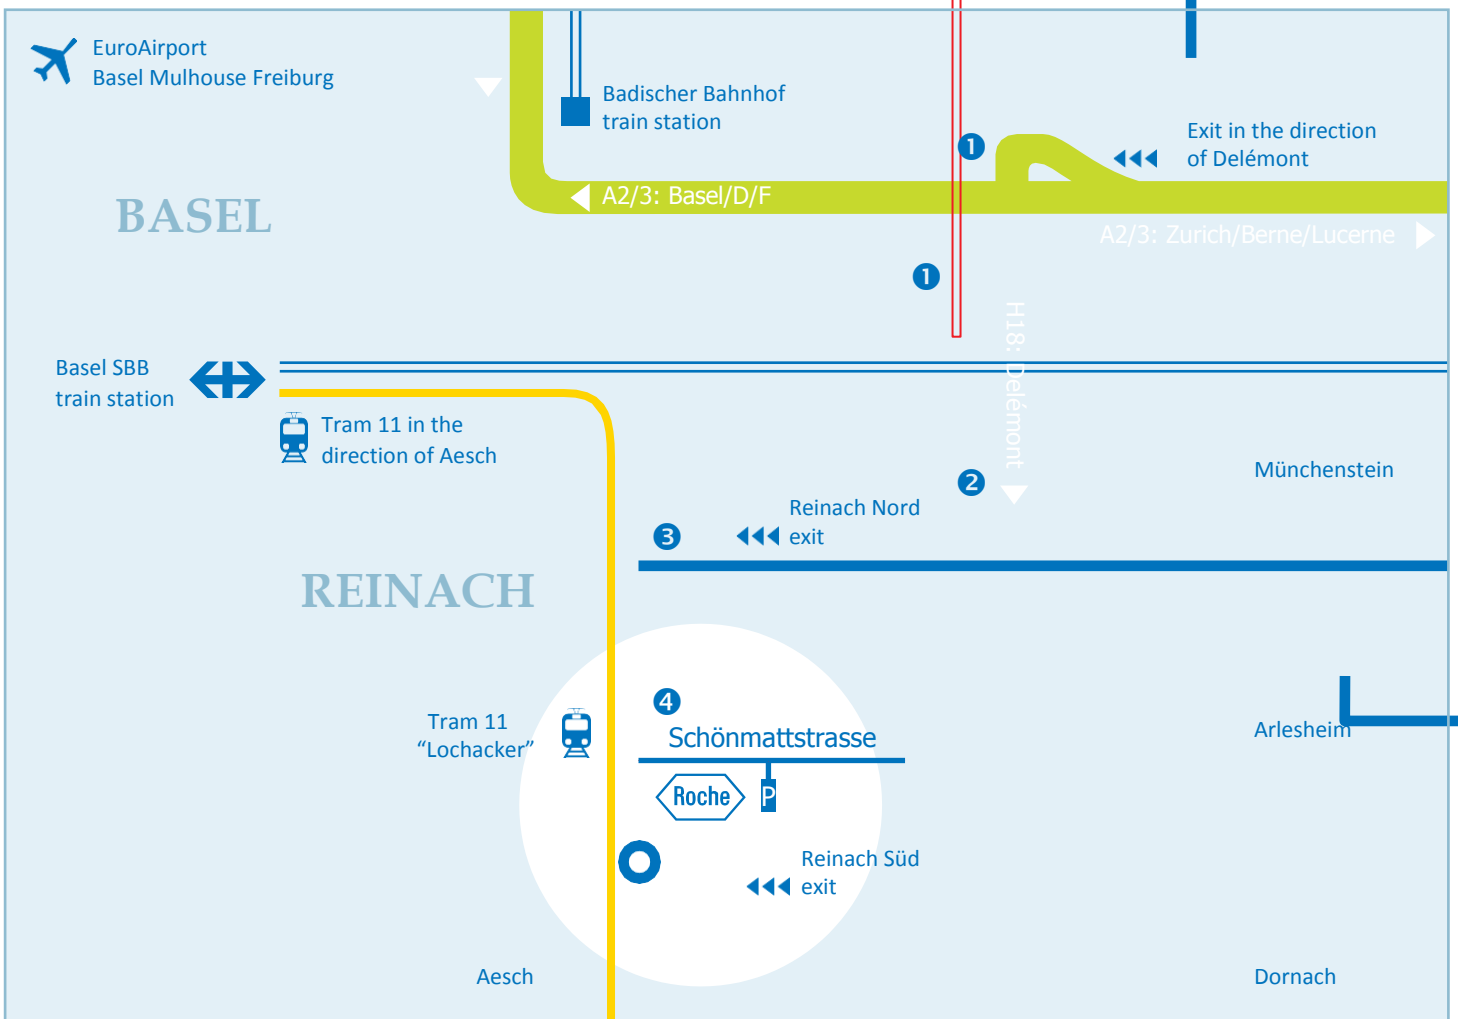

Roche Pharma (Switzerland) Ltd  
Schönmattdstrasse 2  
CH-4153 Reinach BL

Telephone: +41 61 715 41 11  
Fax: +41 61 715 41 12

www.roche-pharma.ch  
pharma.schweiz@roche.com

#### Getting here by car

1. From the A2/3 motorway, follow the signs for Delémont at the Hagnau fork
2. Exit the H18 motorway at Reinach Nord and drive in the direction of Reinach
3. Turn left onto Baselstrasse
4. Turn left onto Schönmattdstrasse

#### Getting here by public transport

Take tram 11 in the direction of Aesch from Basel SBB train station and get off at the "Lochacker" stop. Then cross the road on foot (walking time approx. one minute).